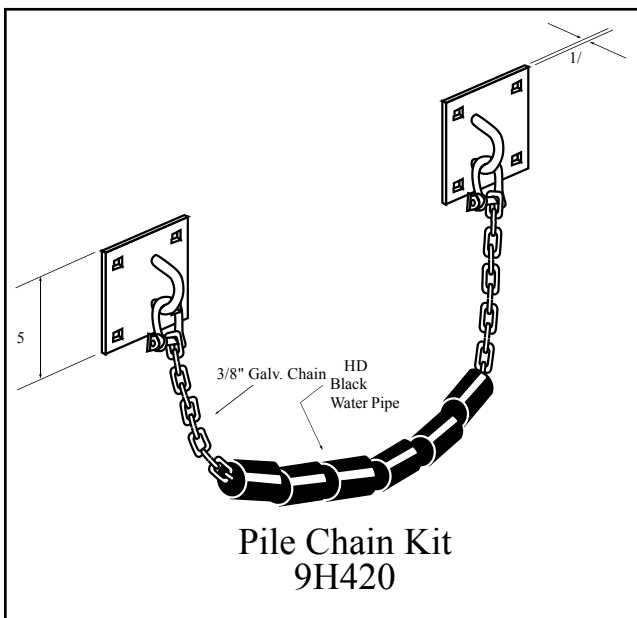

Piling Guide & Hardware