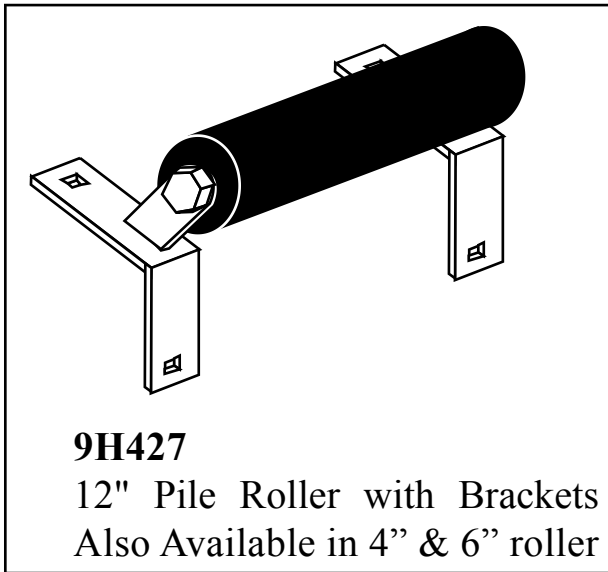

Piling Guide & Hardware