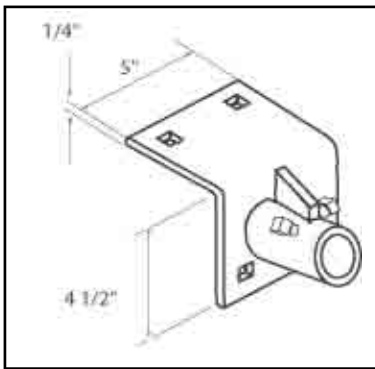

Piling Guide Hardware

ROLLER

Rubber Roller

Size:

OD 3" ID 1 1/2"

Weight:

2.80 lbs./per foot

6H420

Pile Chain Holder Plate

Weight:

2 lbs.

Size:

5" x 1/4" x 5"

6H426

Hoop Socket

Weight:

4.7 lbs.

Size:

5" x 1/4" x 4 1/2"

6H427

Roller Bracket

Weight:

1.7 lbs.

Size: