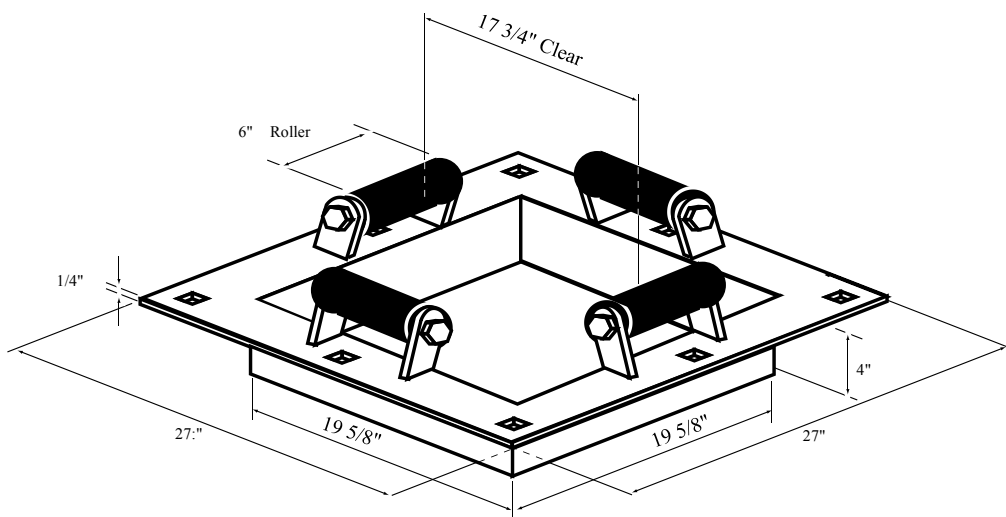

Piling Guide & Hardware

6H425 Square Pile Guide w/ Rub Tubes
 Weight: 58 lbs.
 Size: 27" x 1/4" x 27"

9H424 Square Pile Guide w/ Rollers
 Weight 72 lbs.
 Size: 27" x 4" x 27"

Piling Guide & Hardware

6H421 Square Pile Guide Adjustable
Weight: Variable (by UMHW Thickness)
Size: Over All 27" x 4" x 27"

The inside clearance of this Pile guide varies by size and thickness of UMHW board applied to the inside area.

Piling Guide & Hardware

PILE HOOP WITH RUB GUIDE OR ROLLER

Part #	Dimensions		
	A & B	C	D (Rub/Roller Length)
9H441	10"	13 1/4"	6"
9H442	12"	15 1/4"	6"
9H443	14"	17 1/4"	6"
9H444	16"	19 1/4"	6"
9H445	18"	21 1/4"	6"
9H446	10"	13 1/4"	4"
9H447	12"	15 1/4"	6"
9H448	14"	17 1/4"	6"
9H449	16"	19 1/4"	6"
9H450	18"	21 1/4"	6"

6" x 1/4" x 4 1/2"

6H436

6" rub Rub Guide

Weight:

3 lbs.

Size:

5" x 1/4" x 6"

6H439

12" Rub Guide

Weight:

6 lbs.

Size:

5" x 1/4" x 12"