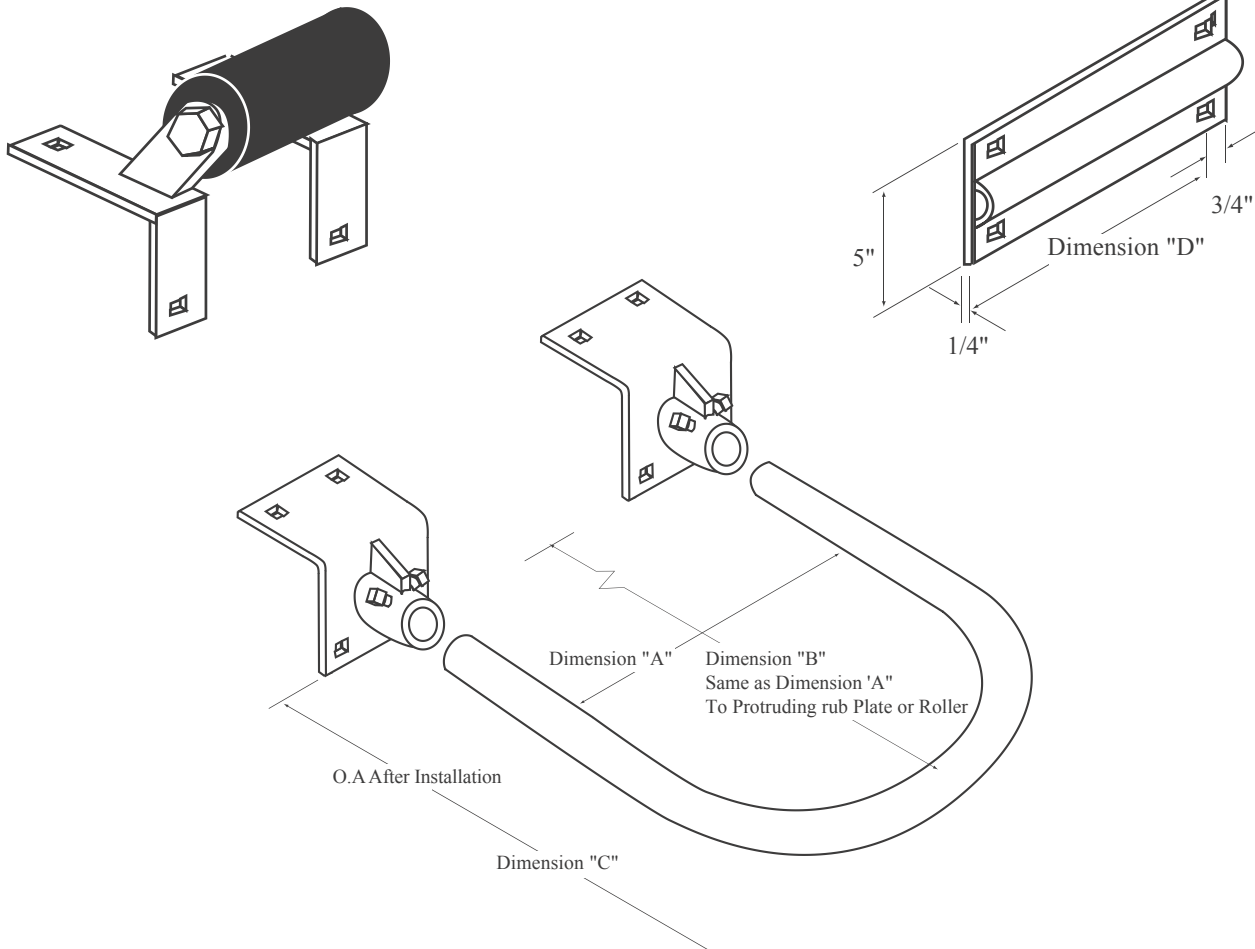

Piling Guide & Hardware

6H425 Square Pile Guide w/ Rub Tubes
 Weight: 58 lbs.
 Size: 27" x 1/4" x 27"

9H424 Square Pile Guide w/ Rollers
 Weight 72 lbs.
 Size: 27" x 4" x 27"

Piling Guide & Hardware

6H421 Square Pile Guide Adjustable
Weight: Variable (by UMHW Thickness)
Size: Over All 27" x 4" x 27"

The inside clearance of this Pile guide varies by size and thickness of UMHW board applied to the inside area.

Piling Guide & Hardware

PILE HOOP WITH RUB GUIDE OR ROLLER

Part #	Dimensions		
	A & B	C	D (Rub/Roller Length)
9H441	10"	13 1/4"	6"
9H442	12"	15 1/4"	6"
9H443	14"	17 1/4"	6"
9H444	16"	19 1/4"	6"
9H445	18"	21 1/4"	6"
9H446	10"	13 1/4"	4"
9H447	12"	15 1/4"	6"
9H448	14"	17 1/4"	6"
9H449	16"	19 1/4"	6"
9H450	18"	21 1/4"	6"

6" x 1/4" x 4 1/2"

6H436

6" rub Rub Guide

Weight:

3 lbs.

Size:

5" x 1/4" x 6"

6H439

12" Rub Guide

Weight:

6 lbs.

Size:

5" x 1/4" x 12"