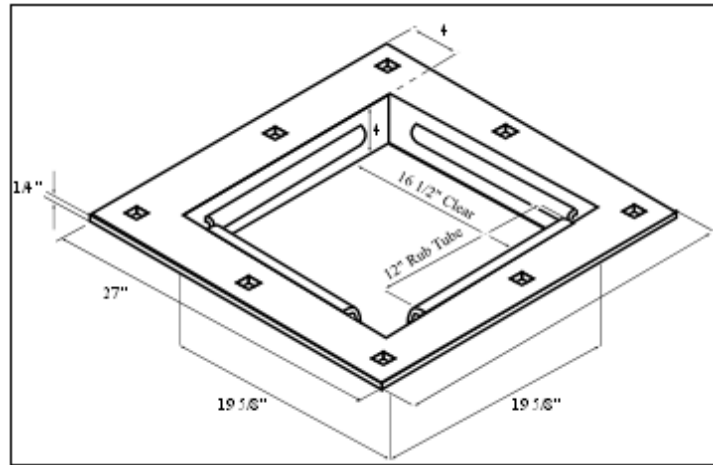

Piling Guide & Hardware

6H425 Square Pile Guide w/ Rub Tubes
 Weight: 58 lbs.
 Size: 27" x 1/4" x 27"

9H424 Square Pile Guide w/ Rollers
 Weight 72 lbs.
 Size: 27" x 4" x 27"

Piling Guide & Hardware

6H421 Square Pile Guide Adjustable
Weight: Variable (by UMHW Thickness)
Size: Over All 27" x 4" x 27"

The inside clearance of this Pile guide varies by size and thickness of UMHW board applied to the inside area.

Piling Guide & Hardware

PILE HOOP WITH RUB GUIDE OR ROLLER

Part #	Dimensions		
	A & B	C	D (Rub/Roller Length)
9H441	10"	13 1/4"	6"
9H442	12"	15 1/4"	6"
9H443	14"	17 1/4"	6"
9H444	16"	19 1/4"	6"
9H445	18"	21 1/4"	6"
9H446	10"	13 1/4"	4"
9H447	12"	15 1/4"	6"
9H448	14"	17 1/4"	6"
9H449	16"	19 1/4"	6"
9H450	18"	21 1/4"	6"

6" x 1/4" x 4 1/2"

6H436

6" rub Rub Guide

Weight:

3 lbs.

Size:

5" x 1/4" x 6"

6H439

12" Rub Guide

Weight:

6 lbs.

Size:

5" x 1/4" x 12"