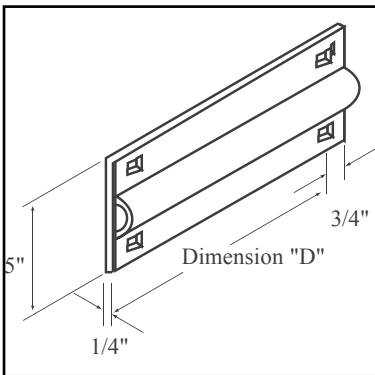

Pile Chain Holder Plate

Weight:

2 lbs.

Size:

5" x 1/4" x 5"

6H426

Hoop Socket

Weight:

4.7 lbs.

Size:

5" x 1/4" x 4 1/2"

6H427

Roller Bracket

Weight:

1.7 lbs.

Size:

6" x 1/4" x 4 1/2"

6H436

6" rub Rub Guide

Weight:

3 lbs.

Size:

5" x 1/4" x 6"

6H439