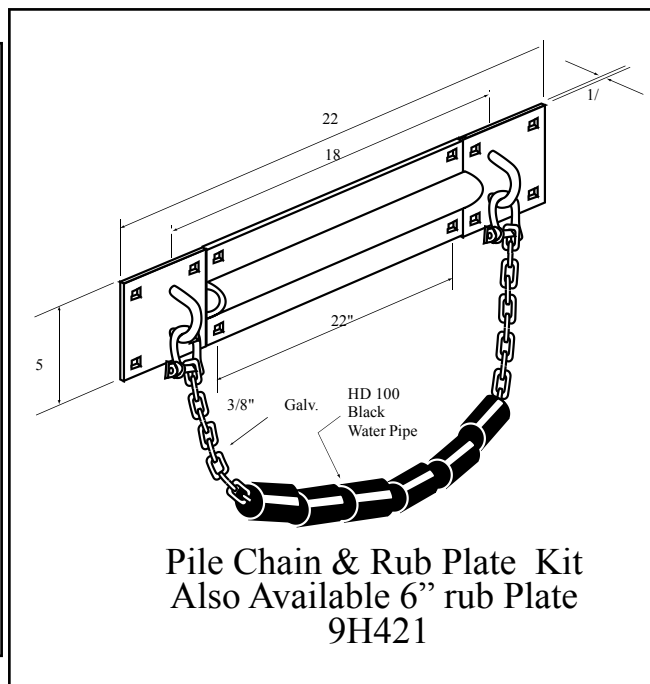

Piling Guide & Hardware