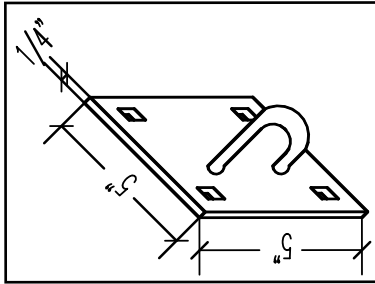

Piling Guide Hardware

ROLLER

Rubber Roller

Size:

OD 3" ID 1 1/2"

Weight:

2.80 lbs./per foot

6H420

Pile Chain Holder Plate

Weight:

2 lbs.

Size:

5" x 1/4" x 5"

6H426

Hoop Socket

Weight: