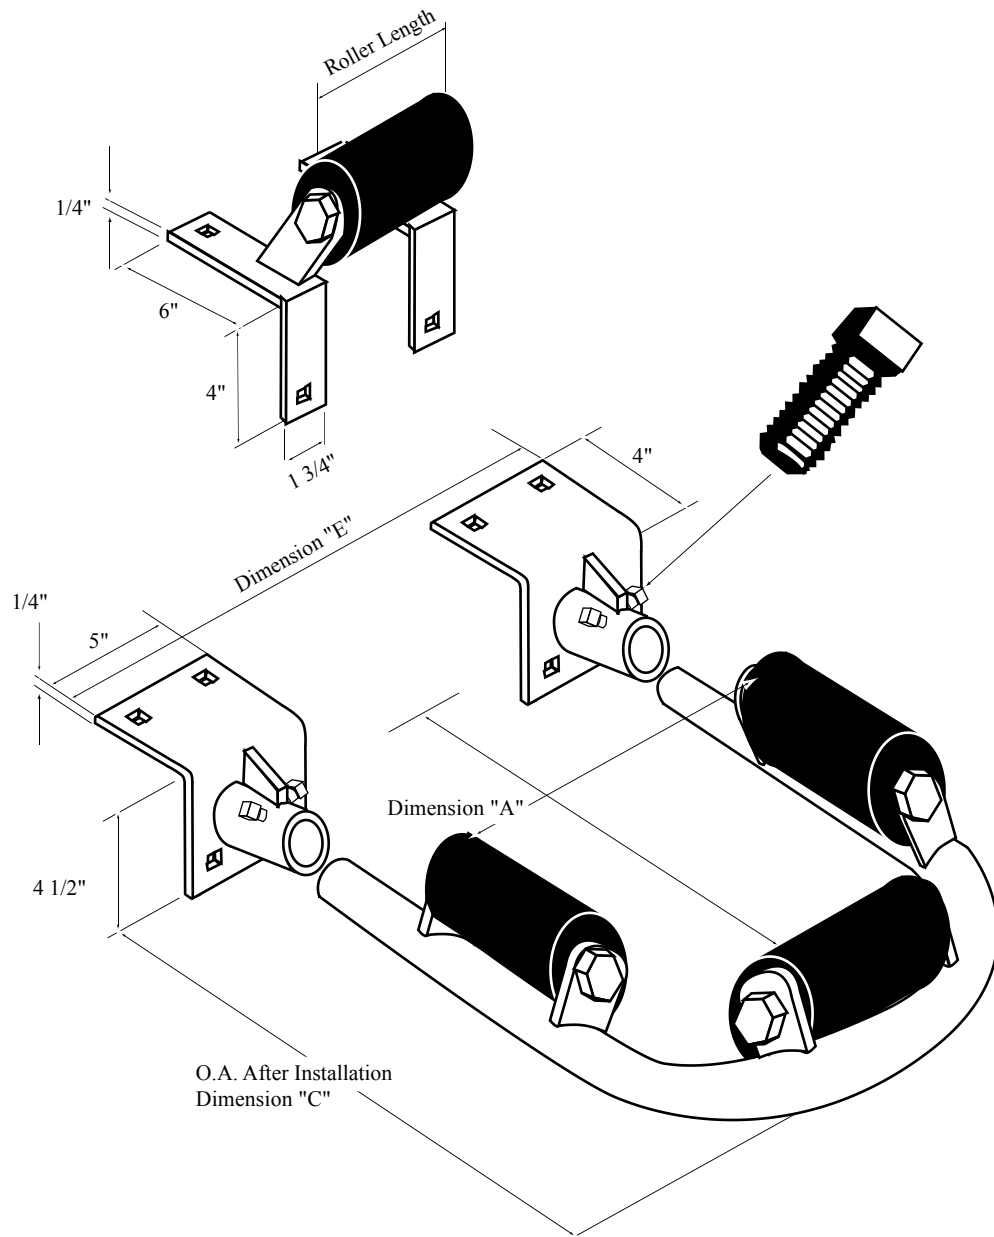

Piling Guide & Hardware

6H425 Square Pile Guide w/ Rub Tubes
 Weight: 58 lbs.
 Size: 27" x 1/4" x 27"

9H424 Square Pile Guide w/ Rollers
 Weight 72 lbs.
 Size: 27" x 4" x 27"

Piling Guide & Hardware

6H421 Square Pile Guide Adjustable
Weight: Variable (by UMHW Thickness)
Size: Over All 27" x 4" x 27"

The inside clearance of this Pile guide varies by size and thickness of UMHW board applied to the inside area.

Piling Guide & Hardware

PILE HOOP WITH RUB GUIDE OR ROLLER

Part #	Dimensions		
	A & B	C	D (Rub/Roller Length)
9H441	10"	13 1/4"	6"
9H442	12"	15 1/4"	6"
9H443	14"	17 1/4"	6"
9H444	16"	19 1/4"	6"
9H445	18"	21 1/4"	6"
9H446	10"	13 1/4"	4"
9H447	12"	15 1/4"	6"
9H448	14"	17 1/4"	6"
9H449	16"	19 1/4"	6"
9H450	18"	21 1/4"	6"

Piling Guide & Hardware

PILE GUIDE WITH FOUR ROLLERS

PART NO.	DIM. A&B	DIM. C	ROLLER LENGTH	DIM. E
9H452	10"	14 1/4"	4"	19"
9H453	12"	16 1/4"	6"	21"
9H454	14"	18 1/4"	6"	23"
9H455	16"	20 1/4"	6"	25"
9H456	18"	22 1/4"	6"	27"

12" Rub Guide

Weight:

6 lbs.

Size:

5" x 1/4" x 12"