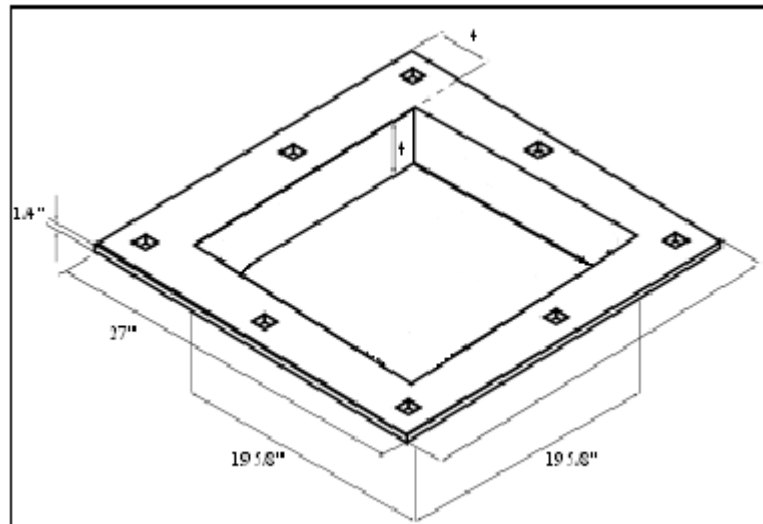

Piling Guide & Hardware

6H425 Square Pile Guide w/ Rub Tubes
 Weight: 58 lbs.
 Size: 27" x 1/4" x 27"

9H424 Square Pile Guide w/ Rollers
 Weight 72 lbs.
 Size: 27" x 4" x 27"

Piling Guide & Hardware

6H421 Square Pile Guide Adjustable
Weight: Variable (by UMHW Thickness)
Size: Over All 27" x 4" x 27"

The inside clearance of this Pile guide varies by size and thickness of UMHW board applied to the inside area.

Piling Guide & Hardware

PILE HOOP WITH RUB GUIDE OR ROLLER

Part #	Dimensions		
	A & B	C	D (Rub/Roller Length)
9H441	10"	13 1/4"	6"
9H442	12"	15 1/4"	6"
9H443	14"	17 1/4"	6"
9H444	16"	19 1/4"	6"
9H445	18"	21 1/4"	6"
9H446	10"	13 1/4"	4"
9H447	12"	15 1/4"	6"
9H448	14"	17 1/4"	6"
9H449	16"	19 1/4"	6"
9H450	18"	21 1/4"	6"

6" x 1/4" x 4 1/2"

6H436

6" rub Rub Guide

Weight:

3 lbs.

Size:

5" x 1/4" x 6"

6H439

12" Rub Guide

Weight:

6 lbs.

Size:

5" x 1/4" x 12"