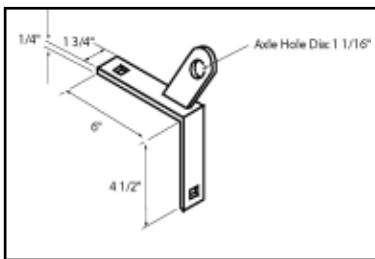

Piling Guide Hardware

ROLLER

Rubber Roller

Size:

OD 3" ID 1 1/2"

Weight:

2.80 lbs./per foot

6H420

Pile Chain Holder Plate

Weight:

2 lbs.

Size:

5" x 1/4" x 5"

6H426

Hoop Socket

Weight:

4.7 lbs.

Size:

5" x 1/4" x 4 1/2"

6H427

Roller Bracket

Weight:

1.7 lbs.

Size:

6" x 1/4" x 4 1/2"

6H436

6" rub Rub Guide

Weight:

3 lbs.

Size:

5" x 1/4" x 6"

6H439