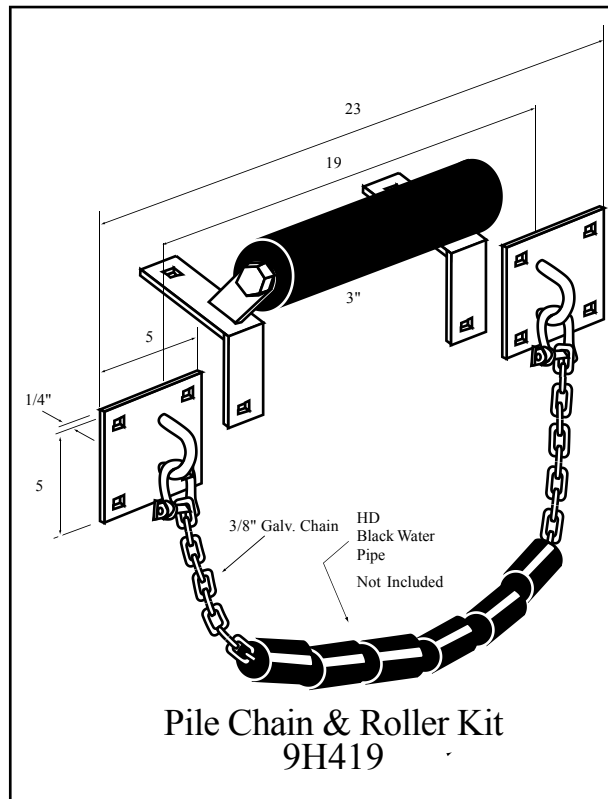

The inside clearance of this Pile guide varies by size and thickness of UMHW board applied to the inside area.

Piling Guide & Hardware

PILE HOOP WITH RUB GUIDE OR ROLLER

Part #	Dimensions		
	A & B	C	D (Rub/Roller Length)
9H441	10"	13 1/4"	6"
9H442	12"	15 1/4"	6"
9H443	14"	17 1/4"	6"
9H444	16"	19 1/4"	6"
9H445	18"	21 1/4"	6"
9H446	10"	13 1/4"	4"
9H447	12"	15 1/4"	6"
9H448	14"	17 1/4"	6"
9H449	16"	19 1/4"	6"
9H450	18"	21 1/4"	6"

Piling Guide & Hardware

PILE GUIDE WITH FOUR ROLLERS

PART NO.	DIM. A&B	DIM. C	ROLLER LENGTH	DIM. E
9H452	10"	14 1/4"	4"	19"
9H453	12"	16 1/4"	6"	21"
9H454	14"	18 1/4"	6"	23"
9H455	16"	20 1/4"	6"	25"
9H456	18"	22 1/4"	6"	27"

Piling Guide & Hardware

Piling Guide & Hardware

UHMW

We currently offer this board in two colors black & white.

Thickness we carry are 3/8", 1 1/4", & 1 1/2". Other thickness are available

Benefits of UHMW Board

12" Rub Guide

Weight:

6 lbs.

Size:

5" x 1/4" x 12"