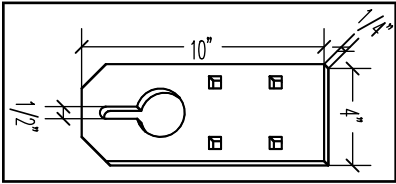

Anchor Chain Hardware

6013A Keyhole Anchor Plate
 Weight: 2.4 lbs.
 Size: 4" x 1/4" x 10"
 Accommodates: 5/16" & 3/8" Chain

6H416 HD Keyhole Chain Holder
 Weight: 2.9 lbs.
 Size: 5" x 1/4" x 5"
 Accommodates: 5/16" & 3/8" Chain

DH-CR Chain Retainer Plate
 Weight: 17.4 lbs.
 Size: 6" x 5/8" x 18"
 Accommodates: 1/2" & 5/8" Chain

DH-MDCR Chain Retainer Plate Medium
 Weight: 9 lbs.
 Size: 6" x 1/2" x 14"
 Accommodates: 3/8" & 1/2" Chain

Anchor Chain Hardware

DH-SMCR Small Square Chain Retainer
Weight: 3.8 lbs.
Size: 5" x 1/4" x 5"
Accommodates: 5/16" & 3/8" Chain

DH-CRLGSQ Large Square Chain Retainer
Weight: 12.5 lbs.
Size: 6" x 1/4" x 7"
Accommodates: 5/16" & 3/8" Chain

Anchors

Round Shaft Anchors

Model	Disc Size	Shaft Size		Weight (lbs)
		Length	Diameter	
H0454	4"	4.5'	3/4"	10
H0648	6"	4'	3/4"	9
H0666	6"	5.5'	3/4"	22
H0866	8"	5.5'	1"	26
H1066	10"	5.5'	1 1/4"	31
H1096	10"	8'	1 1/4"	40