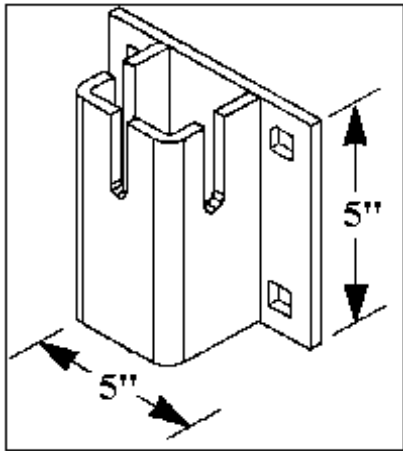

Anchor Chain Hardware

6013A Keyhole Anchor Plate
 Weight: 2.4 lbs.
 Size: 4" x 1/4" x 10"
 Accommodates: 5/16" & 3/8" Chain

6H416 HD Keyhole Chain Holder
 Weight: 2.9 lbs.
 Size: 5" x 1/4" x 5"
 Accommodates: 5/16" & 3/8" Chain

DH-CR Chain Retainer Plate
 Weight: 17.4 lbs.
 Size: 6" x 5/8" x 18"
 Accommodates: 1/2" & 5/8" Chain

DH-MDCR Chain Retainer Plate Medium
 Weight: 9 lbs.
 Size: 6" x 1/2" x 14"
 Accommodates: 3/8" & 1/2" Chain

Anchor Chain Hardware

DH-SMCR Small Square Chain Retainer
Weight: 3.8 lbs.
Size: 5" x 1/4" x 5"
Accommodates: 5/16" & 3/8" Chain

DH-CRLGSQ Large Square Chain Retainer
Weight: 12.5 lbs.
Size: 6" x 1/4" x 7"
Accommodates: 5/16" & 3/8" Chain

Anchors

Round Shaft Anchors

Model	Disc Size	Shaft Size		Weight (lbs)
		Length	Diameter	
H0454	4"	4.5'	3/4"	10
H0648	6"	4'	3/4"	9
H0666	6"	5.5'	3/4"	22
H0866	8"	5.5'	1"	26
H1066	10"	5.5'	1 1/4"	31
H1096	10"	8'	1 1/4"	40