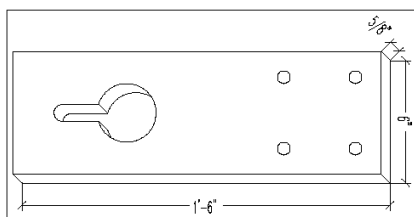

Anchor Chain Hardware

6013A Keyhole Anchor Plate
 Weight: 2.4 lbs.
 Size: 4" x 1/4" x 10"
 Accommodates: 5/16" & 3/8" Chain

6H416 HD Keyhole Chain Holder
 Weight: 2.9 lbs.
 Size: 5" x 1/4" x 5"
 Accommodates: 5/16" & 3/8" Chain

DH-CR Chain Retainer Plate
 Weight: 17.4 lbs.
 Size: 6" x 5/8" x 18"
 Accommodates: 1/2" & 5/8" Chain

DH-MDCR Chain Retainer Plate Medium
 Weight: 9 lbs.
 Size: 6" x 1/2" x 14"
 Accommodates: 3/8" & 1/2" Chain

Anchor Chain Hardware

DH-SMCR Small Square Chain Retainer
Weight: 3.8 lbs.
Size: 5" x 1/4" x 5"
Accommodates: 5/16" & 3/8" Chain

DH-CRLGSQ Large Square Chain Retainer
Weight: 12.5 lbs.
Size: 6" x 1/4" x 7"
Accommodates: 5/16" & 3/8" Chain

Anchors

Round Shaft Anchors

Model	Disc Size	Shaft Size		Weight (lbs)
		Length	Diameter	
H0454	4"	4.5'	3/4"	10
H0648	6"	4'	3/4"	9
H0666	6"	5.5'	3/4"	22
H0866	8"	5.5'	1"	26
H1066	10"	5.5'	1 1/4"	31
H1096	10"	8'	1 1/4"	40