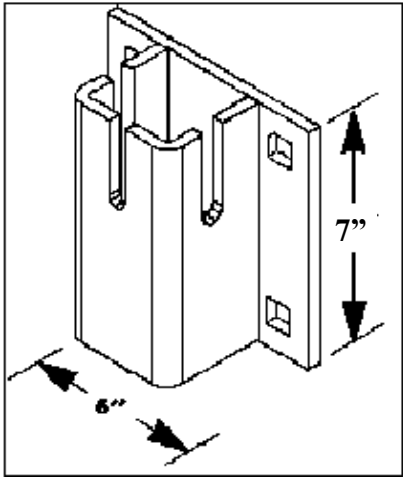

Anchor Chain Hardware

6013A Keyhole Anchor Plate
 Weight: 2.4 lbs.
 Size: 4" x 1/4" x 10"
 Accommodates: 5/16" & 3/8" Chain

6H416 HD Keyhole Chain Holder
 Weight: 2.9 lbs.
 Size: 5" x 1/4" x 5"
 Accommodates: 5/16" & 3/8" Chain

DH-CR Chain Retainer Plate
 Weight: 17.4 lbs.
 Size: 6" x 5/8" x 18"
 Accommodates: 1/2" & 5/8" Chain

DH-MDCR Chain Retainer Plate Medium
 Weight: 9 lbs.
 Size: 6" x 1/2" x 14"
 Accommodates: 3/8" & 1/2" Chain

Anchor Chain Hardware

DH-SMCR Small Square Chain Retainer
Weight: 3.8 lbs.
Size: 5" x 1/4" x 5"
Accommodates: 5/16" & 3/8" Chain

DH-CRLGSQ Large Square Chain Retainer
Weight: 12.5 lbs.
Size: 6" x 1/4" x 7"
Accommodates: 5/16" & 3/8" Chain

Anchors

Round Shaft Anchors

Model	Disc Size	Shaft Size		Weight (lbs)
		Length	Diameter	
H0454	4"	4.5'	3/4"	10
H0648	6"	4'	3/4"	9
H0666	6"	5.5'	3/4"	22
H0866	8"	5.5'	1"	26
H1066	10"	5.5'	1 1/4"	31
H1096	10"	8'	1 1/4"	40