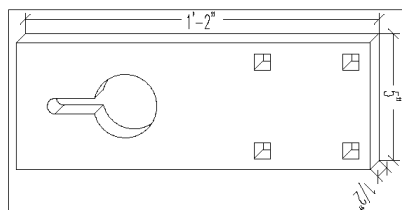

Anchor Chain Hardware

6013A Keyhole Anchor Plate
 Weight: 2.4 lbs.
 Size: 4" x 1/4" x 10"
 Accommodates: 5/16" & 3/8" Chain

6H416 HD Keyhole Chain Holder
 Weight: 2.9 lbs.
 Size: 5" x 1/4" x 5"
 Accommodates: 5/16" & 3/8" Chain

DH-CR Chain Retainer Plate
 Weight: 17.4 lbs.
 Size: 6" x 5/8" x 18"
 Accommodates: 1/2" & 5/8" Chain

DH-MDCR Chain Retainer Plate Medium
 Weight: 9 lbs.
 Size: 6" x 1/2" x 14"
 Accommodates: 3/8" & 1/2" Chain

Anchor Chain Hardware

DH-SMCR Small Square Chain Retainer
Weight: 3.8 lbs.
Size: 5" x 1/4" x 5"
Accommodates: 5/16" & 3/8" Chain

DH-CRLGSQ Large Square Chain Retainer
Weight: 12.5 lbs.
Size: 6" x 1/4" x 7"
Accommodates: 5/16" & 3/8" Chain

Anchors

Round Shaft Anchors

Model	Disc Size	Shaft Size		Weight (lbs)
		Length	Diameter	
H0454	4"	4.5'	3/4"	10
H0648	6"	4'	3/4"	9
H0666	6"	5.5'	3/4"	22
H0866	8"	5.5'	1"	26
H1066	10"	5.5'	1 1/4"	31
H1096	10"	8'	1 1/4"	40