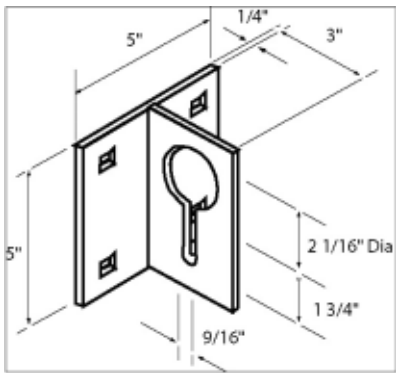

Anchor Chain Hardware

6013A Keyhole Anchor Plate
 Weight: 2.4 lbs.
 Size: 4" x 1/4" x 10"
 Accommodates: 5/16" & 3/8" Chain

6H416 HD Keyhole Chain Holder
 Weight: 2.9 lbs.
 Size: 5" x 1/4" x 5"
 Accommodates: 5/16" & 3/8" Chain

DH-CR Chain Retainer Plate
 Weight: 17.4 lbs.
 Size: 6" x 5/8" x 18"
 Accommodates: 1/2" & 5/8" Chain

DH-MDCR Chain Retainer Plate Medium
 Weight: 9 lbs.
 Size: 6" x 1/2" x 14"
 Accommodates: 3/8" & 1/2" Chain

Anchor Chain Hardware

DH-SMCR Small Square Chain Retainer
Weight: 3.8 lbs.
Size: 5" x 1/4" x 5"
Accommodates: 5/16" & 3/8" Chain

DH-CRLGSQ Large Square Chain Retainer
Weight: 12.5 lbs.
Size: 6" x 1/4" x 7"
Accommodates: 5/16" & 3/8" Chain

Anchors

Round Shaft Anchors

Model	Disc Size	Shaft Size		Weight (lbs)
		Length	Diameter	
H0454	4"	4.5'	3/4"	10
H0648	6"	4'	3/4"	9
H0666	6"	5.5'	3/4"	22
H0866	8"	5.5'	1"	26
H1066	10"	5.5'	1 1/4"	31
H1096	10"	8'	1 1/4"	40